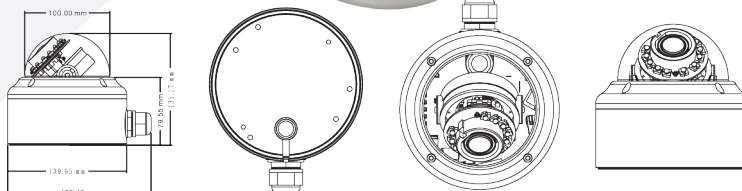

#### Key Feature

- High Quality video Resolution of 2 Megapixel
- Smart IR Feature
- 2.8- 12mm Motorized Lens
- Wide Dynamic Range Function
- H.265 Video Compression Format
- 30M IR Distance

#### Specifications

VIDEO	
Imaging Device	1/2.8" SONY Exmor 2.13 Megapixel Progressive CMOS Sensor
Video Frame Rate	1920x1080@25fps
Min. Illumination	Color:0.05Lux@F1.4, B/W:0.005Lux@F1.4, IR On:0Lux@F1.4
Mechanical IR Cut (ICR)	Automatically Switches
Audio	External microphone input
IR Distance	30m (Smart IR, According to range of object to avoid IR exposure)
LENS	
Focal Length	F2.8-12mm
Lens Adapter	Built-in Motorized Lens
Mount Type	On Board
Min. Object Distance	0.2m
Lens Type	DC auto iris
OPERATIONAL	
On Screen Display	English, Chinese
Day & Night	Color / B&W / Auto
WDR ; BLC	WDR / BLC / HLC
Motion Detection	On / Off
Privacy Masking	On / Off
Image Setting	Saturation / Brightness / Contrast / Sharpness / Mirror / Flip
White Balance	ATW / AWB / PWB(Push Lock) / Manual
Electronic Shutter Speed	Auto :1/25(30)~1/30,000s
NETWORK	
Ethernet	RJ-45 (10/100Base-T)
Video Compression Format	H.265, H.264, MPEG4, M-JPEG
Bit Rate	CBR or VBR or EVBR
Protocol	IPv4, IPv6, TCP, UDP, HTTP, HTTPS, SMTP, FTP, NTP, DNS, DDNS, DHCP, DIPS, ARP, Bonjour, UPnP, RTSP, RTP, RTCP, IGMP, PPPoE, 3GPP, Samba, ICMP, SNMP, QoS, CoS, 802.1x, iSCSI
Security	Password protection, IP address filtering, HTTPS encrypted data transmission, user access log
Users	20 simultaneous unicast users
Compatibility	ONVIF
Web Viewer	Windows® 7, 8,10
ENVIRONMENTAL	
Operating Temperature	-20°C ~ 50°C
Operating Humidity	Less than 80% RH
Protection Level	IP66, IK10
ELECTRICAL	
Input Voltage	12V DC, PoE (IEEE 802.3af class 3)
Power Consumption	10W ,IR On: 14W
MECHANICAL	
Connector	RJ-45 10/100Base(PoE), 12V DC, Alarm input/output, External MIC in, Audio out, mSD card , Reset
Dimensions	ø 140 x 132(H)mm
Net Weight	1500g