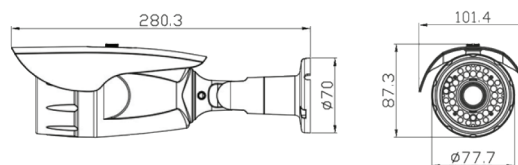

Surveillance Series

High Resolution Network Camera

GCB2330P

Key Feature

- High Quality video Resolution of 2 Megapixel
- 2.8- 12mm Varifocal Lens
- Wide Dynamic Range Function
- H.265 Video Compression Format
- 40M IR Distance
- RJ45 and BNC duo output

Specifications

VIDEO	
Imaging Device	1/3" Panasonic 2.1 Megapixel Progressive CMOS Sensor
Video Frame Rate	1920x1080p@25fps
Min. Illumination	Color:0.1Lux@F1.2, B/W:0.01Lux@F1.2, IR On:0Lux@F1.2
Mechanical IR Cut (ICR)	Automatically Switches
Audio	N/A
IR Distance	40m
LENS	
Focal Length	F2.8~12mm
Lens Adapter	Built-in Varifocal Lens
Mount Type	On Board
Min. Object Distance	0.2m
Lens Type	DC auto iris
OPERATIONAL	
On Screen Display	English, Chinese
Day & Night	Color / B&W / Auto
WDR ; BLC	D-WDR / WDR / BLC / HLC
Motion Detection	On / Off
Privacy Masking	On / Off
Image Setting	Saturation / Brightness / Contrast / Sharpness / Mirror / Flip
White Balance	ATW / AWB / PWB(Push Lock) / Manual
Electronic Shutter Speed	Auto :1/25(30)~1/30,000s
NETWORK	
Ethernet	RJ-45 (10/100Base-T)
Video Compression Format	H.265, H.264, MPEG4, M-JPEG
Bit Rate	CBR or VBR
Protocol	TCP/IP, HTTP, HTTPS, SMTP, FTP, NTP, DNS, DHCP, PPPoE, IGMP, UPnP, RTSP, RTP, RTCP, SNMP, Ethernet (RJ-45 Wired 10/100Base-TX)
Alarm Trigger	ID/Password Protection
Audio Boardcast	H.265, H.264, MPEG4 and M-JPEG Dual Streaming
Web Viewer	FTP and Email, HTTP Microsoft Internet Explorer * Windows only
ENVIRONMENTAL	
Operating Temperature	-10°C ~ 60°C
Operating Humidity	Less than 95% RH
Protection Level	Outdoor Usage
ELECTRICAL	
Input Voltage	12V DC, PoE
Power Consumption	3W ,IR On: 16W
MECHANICAL	
Connector	RJ45, BNC, DC Power
Dimensions	101(W) x 87(H) x 280(D)mm
Net Weight	900g