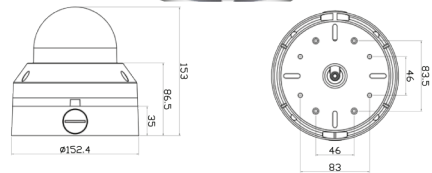

#### Key Feature

- High Quality video Resolution of 2 Megapixel
- 2.8- 12mm Varifocal Lens
- H.265 Video Compression Format
- 25M IR Distance
- RJ45 and BNC duo output