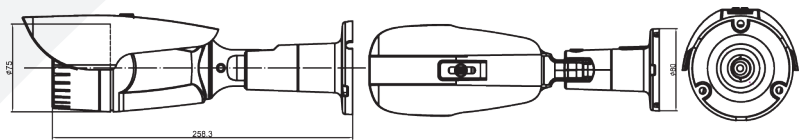

#### Key Feature

- High Quality video Resolution of 2 Megapixel
- Smart IR Feature
- 2.8- 12mm Motorized Lens
- Wide Dynamic Range Function
- H.265 Video Compression Format
- 40M IR Distance

#### Specifications

VIDEO	
Imaging Device	1/2.8" SONY Exmor 2.13 Megapixel Progressive CMOS Sensor
Video Frame Rate	1920x1080@25fps
Min. Illumination	Color:0.05Lux@F1.4, B/W:0.005Lux@F1.4, IR On:0Lux@F1.4
Mechanical IR Cut (ICR)	Automatically Switches
Audio	External microphone input
IR Distance	40m (Smart IR, According to range of object to avoid IR exposure)
LENS	
Focal Length	F2.8- 12mm
Lens Adapter	Built-in Motorized Lens
Mount Type	On Board
Min. Object Distance	0.2m
Lens Type	DC auto iris
OPERATIONAL	
On Screen Display	English, Chinese
Day & Night	Color / B&W / Auto
WDR ; BLC	WDR / BLC / HLC
Motion Detection	On / Off
Privacy Masking	On / Off
Image Setting	Saturation / Brightness / Contrast / Sharpness / Mirror / Flip
White Balance	ATW / AWB / PWB(Push Lock) / Manual
Electronic Shutter Speed	Auto :1/25(30)~1/30,000s
NETWORK	
Ethernet	RJ-45 (10/100Base-T)
Video Compression Format	H.265, H.264, MPEG4, M-JPEG
Bit Rate	CBR or VBR or EVBR
Protocol	IPv4, IPv6, TCP, UDP, HTTP, HTTPS, SMTP, FTP, NTP, DNS, DDNS, DHCP, DIPS, ARP, Bonjour, UPnP, RTSP, RTP, RTCP, IGMP, PPPoE, 3GPP, Samba, ICMP, SNMP, QoS, CoS, 802.1x, iSCSI
Security	Password protection, IP address filtering, HTTPS encrypted data transmission, user access log
Users	20 simultaneous unicast users
Compatibility	ONVIF
Web Viewer	Windows® 7, 8,10
ENVIRONMENTAL	
Operating Temperature	-20°C ~ 50°C
Operating Humidity	Less than 80% RH
Protection Level	IP66
ELECTRICAL	
Input Voltage	12V DC, PoE (IEEE 802.3af class 3)
Power Consumption	10W ,IR On: 14W
MECHANICAL	
Connector	RJ-45 10/100Base(PoE), 12VDC, BNC, Alarm input/output, Audio out, External MIC input, Reset
Dimensions	ø 75 x 258(D)mm
Net Weight	1100g