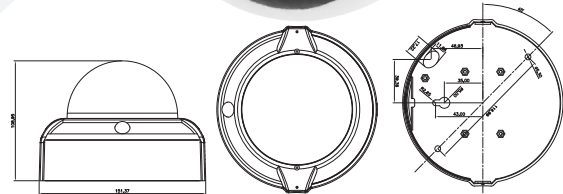

Surveillance Series

High Resolution Network Camera

GND2550P

Key Feature

- High Quality video Resolution of 2 Megapixel
- 2.8- 12mm Motorized Lens
- Up to 60fps Slow Motion Recording
- 30M IR Distance
- Taiwan Series

Specifications

VIDEO	
Imaging Device	1/2.8" SONY 2.0 Megapixel Progressive CMOS Sensor
Video Frame Rate	1920x1080@60fps
Min. Illumination	Color: 0.1 Lux@F1.2, B/W:0.01Lux@F1.2, IR On: 0Lux@F1.2
Mechanical IR Cut (ICR)	Automatically Switches
IR Distance	30M
LENS	
Focal Length	F2.8~12mm
Lens Adapter	Motorized Lens
Mount Type	On Board
Min. Object Distance	0.2m
Lens Type	DC auto iris
OPERATIONAL	
On Screen Display	English / Traditional Chinese / Simplified Chinese / Japanese / French / Russian / Portuguese / German / Spanish / Polish / Danish
Day & Night	Color / B&W / Auto
WDR ; BLC	D-WDR / WDR / BLC / HLC
Digital Noise Reduction	High / Middle / Low / Off
Motion Detection	On:Sensitivity, Area Program/Off
Privacy Masking	On: Area Program/Off
Image Setting	Brightness / Contrast / Sharpness / Mirror / Flip
White Balance	ATW / AWB / PWB(Push Lock) / Manual
Electronic Shutter Speed	Auto: 1/2~1/10,000s Manual: 1/2~1/10,000s
NETWORK	
Ethernet	RJ-45 (10/100/1000M)
Video Compression Format	H.264, MPEG4, M-JPEG Dual Streaming
Bit Rate	64 up to 12,000 Kbps
Protocol	IPv6, IPv4, TCP, UDP, HTTP, HTTPS, SMTP, FTP, NTP, DNS, DDNS, DHCP, DIPS, UPnP, RTSP, RTP, RTCP, IGMP, SNMP, PPPoE, 3GPP, ARP, Bonjour, Samba, ICMP, QoS, Ethernet (RJ-45 10/100/1000M)
Alarm Trigger	FTP and Email, HTTP
Audio Boardcast	Two way Audio: Optional Internal Audio Output-External Microphone
Web Viewer	Microsoft Internet Explorer * Windows only
ENVIRONMENTAL	
Operating Temperature	0°C~40°C
Operating Humidity	Less than 80% RH
Protection Level	N/A
ELECTRICAL	
Input Voltage	12V DC/ PoE, Optional 24V AC
Power Consumption	8W, IR On:10W
MECHANICAL	
Connector	RJ45, DC Power, Reset Button, RS485, Audio I/O , Alarm I/O, MicroSDSlot
Dimensions	ϕ 151.4x109.0(H)mm
Net Weight	1500g