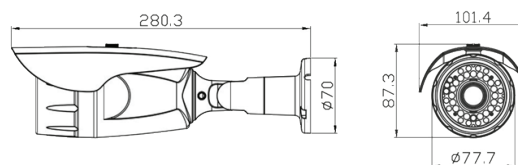

Surveillance Series

High Resolution Network Camera

GCB3330P

Key Feature

- High Quality video Resolution of 3 Megapixel
- 2.8- 12mm Varifocal Lens
- Wide Dynamic Range Function
- H.265 Video Compression Format
- 40M IR Distance
- RJ45 and BNC duo output

Specifications

VIDEO	
Imaging Device	1/3" Panasonic 3.0 Megapixel Progressive CMOS Sensor
Video Frame Rate	2048x1536@25fps
Min. Illumination	Color:0.1Lux@F1.2, B/W:0.01Lux@F1.2, IR On:0Lux@F1.2
Mechanical IR Cut (ICR)	Automatically Switches
Audio	N/A
IR Distance	40m
LENS	
Focal Length	F2.8~12mm
Lens Adapter	Built-in Varifocal Lens
Mount Type	On Board
Min. Object Distance	0.2m
Lens Type	DC auto iris
OPERATIONAL	
On Screen Display	English, Chinese
Day & Night	Color / B&W / Auto
WDR ; BLC	D-WDR / WDR / BLC / HLC
Motion Detection	On / Off
Privacy Masking	On / Off
Image Setting	Saturation / Brightness / Contrast / Sharpness / Mirror / Flip
White Balance	ATW / AWB / PWB(Push Lock) / Manual
Electronic Shutter Speed	Auto :1/25(30)~1/30,000s
NETWORK	
Ethernet	RJ-45 (10/100Base-T)
Video Compression Format	H.265, H.264, MPEG4, M-JPEG
Bit Rate	CBR or VBR
Protocol	TCP/IP, HTTP, HTTPS, SMTP, FTP, NTP, DNS, DHCP, PPPoE, IGMP, UPnP, RTSP, RTP, RTCP, SNMP, Ethernet (RJ-45 Wired 10/100Base-TX)
Alarm Trigger	ID/Password Protection
Audio Boardcast	H.265, H.264, MPEG4 and M-JPEG Dual Streaming
Web Viewer	FTP and Email, HTTP Microsoft Internet Explorer * Windows only
ENVIRONMENTAL	
Operating Temperature	-10°C ~ 60°C
Operating Humidity	Less than 95% RH
Protection Level	Outdoor Usage
ELECTRICAL	
Input Voltage	12V DC, PoE
Power Consumption	3W ,IR On: 16W
MECHANICAL	
Connector	RJ45, BNC, DC Power
Dimensions	101(W) x 87(H) x 280(D)mm
Net Weight	900g