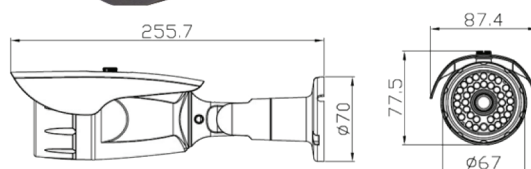

Surveillance Series

High Resolution Network Camera

GCB2310P

Key Feature

- High Quality video Resolution of 2 Megapixel
- 3.6mm Fixed Lens
- Wide Dynamic Range Function
- H.265 Video Compression Format
- 30M IR Distance
- RJ45 and BNC duo output

Specifications

VIDEO	
Imaging Device	1/3" SONY 2.0 Megapixel Progressive CMOS Sensor
Video Frame Rate	1920x1080p@25fps
Min. Illumination	Color:0.1Lux@F1.2, B/W:0.01Lux@F1.2, IR On:0Lux@F1.2
Mechanical IR Cut (ICR)	Automatically Switches
Audio	N/A
IR Distance	30m
LENS	
Focal Length	F3.6mm
Lens Adapter	Built-in Fixed Lens
Mount Type	On Board
Min. Object Distance	0.2m
Lens Type	DC auto iris
OPERATIONAL	
On Screen Display	English, Chinese
Day & Night	Color / B&W / Auto
WDR ; BLC	D-WDR / WDR / BLC / HLC
Motion Detection	On / Off
Privacy Masking	On / Off
Image Setting	Saturation / Brightness / Contrast / Sharpness / Mirror / Flip
White Balance	ATW / AWB / PWB(Push Lock) / Manual
Electronic Shutter Speed	Auto :1/25(30)~1/30,000s
NETWORK	
Ethernet	RJ-45 (10/100Base-T)
Video Compression Format	H.265, H.264, MPEG4, M-JPEG
Bit Rate	CBR or VBR
Protocol	TCP/IP, HTTP, HTTPS, SMTP, FTP, NTP, DNS, DHCP, PPPoE, IGMP, UPnP, RTSP, RTP, RTCP, SNMP, Ethernet (RJ-45 Wired 10/100Base-TX)
Alarm Trigger	ID/Password Protection
Audio Boardcast	H.265, H.264, MPEG4 and M-JPEG Dual Streaming
Web Viewer	FTP and Email, HTTP Microsoft Internet Explorer * Windows only
ENVIRONMENTAL	
Operating Temperature	-10°C ~ 60°C
Operating Humidity	Less than 95% RH
Protection Level	Outdoor Usage
ELECTRICAL	
Input Voltage	12V DC, PoE
Power Consumption	3W ,IR On: 15W
MECHANICAL	
Connector	RJ45, BNC, DC Power
Dimensions	87(W) x 78(H) x 256(D)mm
Net Weight	800g

* Derivative products : GCB-2310P

Deutsch Sicherheit Standard
Security Camera
Network Bullet Camera

D.S.S.
Technik Für Sicherheit