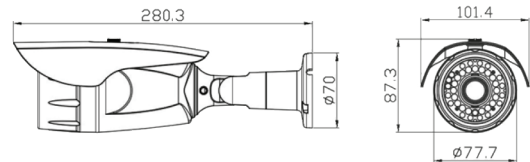

#### Key Feature

- High Quality video Resolution of 3 Megapixel
- 2.8- 12mm Varifocal Lens
- H.265 Video Compression Format
- 40M IR Distance