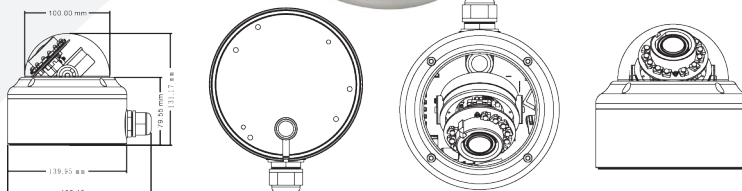

#### Key Feature

- High Quality video Resolution of 5 Megapixel
- Smart IR Feature
- 3.6- 10mm Motorized Lens
- Wide Dynamic Range Function
- H.265 Video Compression Format
- 30M IR Distance

#### Specifications

VIDEO	
Imaging Device	1/1.8" SONY Exmor 5.03 Megapixel Progressive CMOS Sensor
Video Frame Rate	2592x1944@25fps, 1920x1080@50/60fps
Min. Illumination	Color:0.02Lux@F1.2, B/W:0.005Lux@F1.2, IR On:0Lux@F1.2
Mechanical IR Cut (ICR)	Automatically Switches
Audio	External microphone input
IR Distance	30m (Smart IR, According to range of object to avoid IR exposure)
LENS	
Focal Length	F3.6- 10mm
Lens Adapter	Built-in Motorized Lens
Mount Type	On Board
Min. Object Distance	0.2m
Lens Type	DC auto iris
OPERATIONAL	
On Screen Display	English, Chinese
Day & Night	Color / B&W / Auto
WDR ; BLC	WDR / BLC / HLC
Motion Detection	On / Off
Privacy Masking	On / Off
Image Setting	Saturation / Brightness / Contrast / Sharpness / Mirror / Flip
White Balance	ATW / AWB / PWB(Push Lock) / Manual
Electronic Shutter Speed	Auto :1/25(30)~1/30,000s
NETWORK	
Ethernet	RJ-45 (10/100Base-T)
Video Compression Format	H.265, H.264, MPEG4, M-JPEG
Bit Rate	CBR or VBR or EVBR
Protocol	IPv4, IPv6, TCP, UDP, HTTP, HTTPS, SMTP, FTP, NTP, DNS, DDNS, DHCP, DIPS, ARP, Bonjour, UPnP, RTSP, RTP, RTCP, IGMP, PPPoE, 3GPP, Samba, ICMP, SNMP, QoS, CoS, 802.1x, iSCSI
Security	Password protection, IP address filtering, HTTPS encrypted data transmission, user access log
Users	8 simultaneous unicast users
Compatibility	ONVIF
Web Viewer	Windows® 7, 8,10
ENVIRONMENTAL	
Operating Temperature	-20°C ~ 50°C
Operating Humidity	Less than 80% RH
Protection Level	IP66, IK10
ELECTRICAL	
Input Voltage	12V DC, PoE (IEEE 802.3af class 3)
Power Consumption	10W ,IR On: 14W
MECHANICAL	
Connector	RJ-45 10/100Base(PoE), 12V DC, Alarm input/output, External MIC in, Audio out, mSD card , Reset
Dimensions	ø 140 x 132(H)mm
Net Weight	1500g