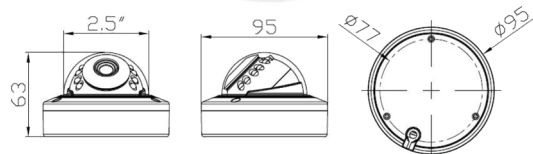

Surveillance Series

High Resolution Network Camera

GCV2110P

Key Feature

- High Quality video Resolution of 2 Megapixel
- 2.8mm Fixed Lens
- H.265 Video Compression Format
- 15M IR Distance
- RJ45 and BNC duo output

Specifications

VIDEO	
Imaging Device	1/3" SONY 2.0 Megapixel Progressive CMOS Sensor
Video Frame Rate	1920x1080p@25fps
Min. Illumination	Color:0.1Lux@F1.2, B/W:0.01Lux@F1.2, IR On:0Lux@F1.2
Mechanical IR Cut (ICR)	Automatically Switches
Audio	N/A
IR Distance	15m
LENS	
Focal Length	F2.8mm
Lens Adapter	Built-in Fixed Lens
Mount Type	On Board
Min. Object Distance	0.2m
Lens Type	DC auto iris
OPERATIONAL	
On Screen Display	English, Chinese
Day & Night	Color / B&W / Auto
WDR ; BLC	D-WDR / BLC / HLC
Motion Detection	On / Off
Privacy Masking	On / Off
Image Setting	Saturation / Brightness / Contrast / Sharpness / Mirror / Flip
White Balance	ATW / AWB / PWB(Push Lock) / Manual
Electronic Shutter Speed	Auto :1/25(30)~1/30,000s
NETWORK	
Ethernet	RJ-45 (10/100Base-T)
Video Compression Format	H.265, H.264, MPEG4, M-JPEG
Bit Rate	CBR or VBR
Protocol	TCP/IP, HTTP, HTTPS, SMTP, FTP, NTP, DNS, DHCP, PPPoE, IGMP, UPnP, RTSP, RTP, RTCP, SNMP, Ethernet (RJ-45 Wired 10/100Base-TX)
Alarm Trigger	ID/Password Protection
Audio Boardcast	H.265, H.264, MPEG4 and M-JPEG Dual Streaming
Web Viewer	FTP and Email, HTTP Microsoft Internet Explorer * Windows only
ENVIRONMENTAL	
Operating Temperature	-10°C ~ 55°C
Operating Humidity	Less than 80% RH
Protection Level	Outdoor Usage
ELECTRICAL	
Input Voltage	12V DC, PoE
Power Consumption	3W ,IR On: 6W
MECHANICAL	
Connector	RJ45, BNC, DC Power
Dimensions	ø95 x 63(H)mm
Net Weight	600g