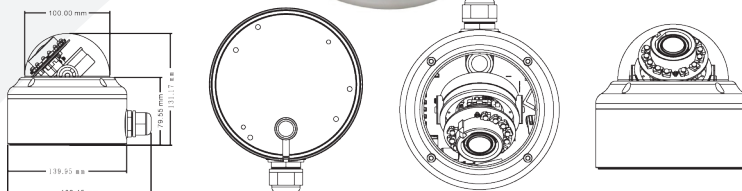

Surveillance Series

High Resolution Network Camera

GCV3550P

Key Feature

- High Quality video Resolution of 3 Megapixel
- Smart IR Feature
- 2.8- 12mm Motorized Lens
- Wide Dynamic Range Function
- H.265 Video Compression Format
- 30M IR Distance

Specifications

VIDEO	
Imaging Device	1/2.8" SONY Exmor 3.21 Megapixel Progressive CMOS Sensor
Video Frame Rate	2048x1536@25fps
Min. Illumination	Color:0.01Lux@F1.2, B/W:0.002Lux@F1.2, IR On:0Lux@F1.2
Mechanical IR Cut (ICR)	Automatically Switches
Audio	External microphone input
IR Distance	30m (Smart IR, According to range of object to avoid IR exposure)
LENS	
Focal Length	F2.8- 12mm
Lens Adapter	Built-in Motorized Lens
Mount Type	On Board
Min. Object Distance	0.2m
Lens Type	DC auto iris
OPERATIONAL	
On Screen Display	English, Chinese
Day & Night	Color / B&W / Auto
WDR ; BLC	WDR / BLC / HLC
Motion Detection	On / Off
Privacy Masking	On / Off
Image Setting	Saturation / Brightness / Contrast / Sharpness / Mirror / Flip
White Balance	ATW / AWB / PWB(Push Lock) / Manual
Electronic Shutter Speed	Auto :1/25(30)~1/30,000s
NETWORK	
Ethernet	RJ-45 (10/100Base-T)
Video Compression Format	H.265, H.264, MPEG4, M-JPEG
Bit Rate	CBR or VBR or EVBR
Protocol	IPv4, IPv6, TCP, UDP, HTTP, HTTPS, SMTP, FTP, NTP, DNS, DDNS, DHCP, DIPS, ARP, Bonjour, UPnP, RTSP, RTP, RTCP, IGMP, PPPoE, 3GPP, Samba, ICMP, SNMP, QoS, CoS, 802.1x, iSCSI
Security	Password protection, IP address filtering, HTTPS encrypted data transmission, user access log
Users	20 simultaneous unicast users
Compatibility	ONVIF
Web Viewer	Windows® 7, 8,10
ENVIRONMENTAL	
Operating Temperature	-20°C ~ 50°C
Operating Humidity	Less than 80% RH
Protection Level	IP66, IK10
ELECTRICAL	
Input Voltage	12V DC, PoE (IEEE 802.3af class 3)
Power Consumption	10W ,IR On: 14W
MECHANICAL	
Connector	RJ-45 10/100Base(PoE), 12V DC, Alarm input/output, External MIC in, Audio out, mSD card , Reset
Dimensions	ø 140 x 132(H)mm
Net Weight	1500g