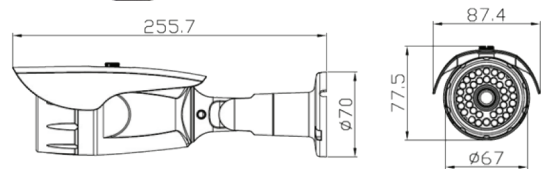

Surveillance Series

High Resolution Network Camera

GCB2110P

Key Feature

- High Quality video Resolution of 2 Megapixel
- 3.6mm Fixed Lens
- H.265 Video Compression Format
- 30M IR Distance
- RJ45 and BNC duo output

Specifications

VIDEO	
Imaging Device	1/3" SONY 2.0 Megapixel Progressive CMOS Sensor
Video Frame Rate	1920x1080p@25fps
Min. Illumination	Color:0.1Lux@F1.2, B/W:0.01Lux@F1.2, IR On:0Lux@F1.2
Mechanical IR Cut (ICR)	Automatically Switches
Audio	N/A
IR Distance	30m
LENS	
Focal Length	F3.6mm
Lens Adapter	Built-in Fixed Lens
Mount Type	On Board
Min. Object Distance	0.2m
Lens Type	DC auto iris
OPERATIONAL	
On Screen Display	English, Chinese
Day & Night	Color / B&W / Auto
WDR ; BLC	D-WDR / BLC / HLC
Motion Detection	On / Off
Privacy Masking	On / Off
Image Setting	Saturation / Brightness / Contrast / Sharpness / Mirror / Flip
White Balance	ATW / AWB / PWB(Push Lock) / Manual
Electronic Shutter Speed	Auto :1/25(30)~1/30,000s
NETWORK	
Ethernet	RJ-45 (10/100Base-T)
Video Compression Format	H.265, H.264, MPEG4, M-JPEG
Bit Rate	CBR or VBR
Protocol	TCP/IP, HTTP, HTTPS, SMTP, FTP, NTP, DNS, DHCP, PPPoE, IGMP, UPnP, RTSP, RTP, RTCP, SNMP, Ethernet (RJ-45 Wired 10/100Base-TX)
Alarm Trigger	ID/Password Protection
Audio Boardcast	H.265, H.264, MPEG4 and M-JPEG Dual Streaming
Web Viewer	FTP and Email, HTTP Microsoft Internet Explorer * Windows only
ENVIRONMENTAL	
Operating Temperature	-10°C ~ 60°C
Operating Humidity	Less than 95% RH
Protection Level	Outdoor Usage
ELECTRICAL	
Input Voltage	12V DC, PoE
Power Consumption	3W ,IR On: 15W
MECHANICAL	
Connector	RJ45, BNC, DC Power
Dimensions	87(W) x 78(H) x 256(D)mm
Net Weight	800g