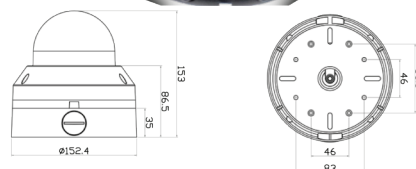

#### Key Feature

- High Quality video Resolution of 2 Megapixel
- 2.8- 12mm Varifocal Lens
- Wide Dynamic Range Function
- H.265 Video Compression Format
- Built in Audio Function
- 25M IR Distance