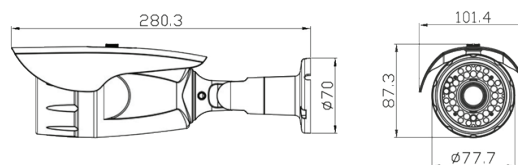

#### Key Feature

- High Quality video Resolution of 2 Megapixel
- 2.8- 12mm Varifocal Lens
- H.265 Video Compression Format
- 40M IR Distance